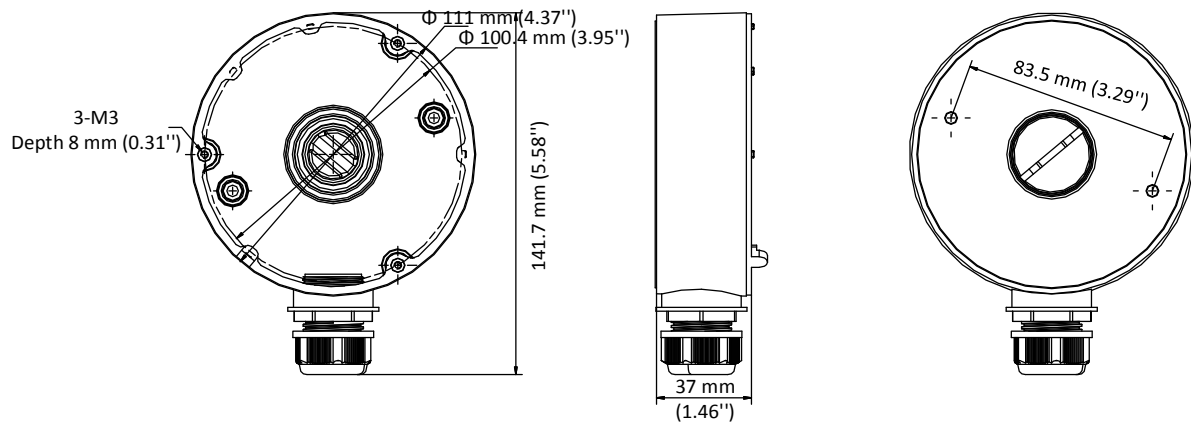

### Dimension

### Parameter

Model	DS-1280ZJ-DM18
Parameters	Junction Box
Appearance	White
Material	Aluminum Alloy
Dimension	Φ 111mm (Φ 4.37")
Weight	Approx. 150 g (0.33 lb.)

### Note

- The junction box should be installed on a flat surface.
- Waterproof rubber is necessary for outdoor application.
- The wall should be capable of supporting over 3 times as much as the total weight of the camera and the junction box.
- The maximum load capacity of the junction box is 4.5 kg (9.92 lb.).