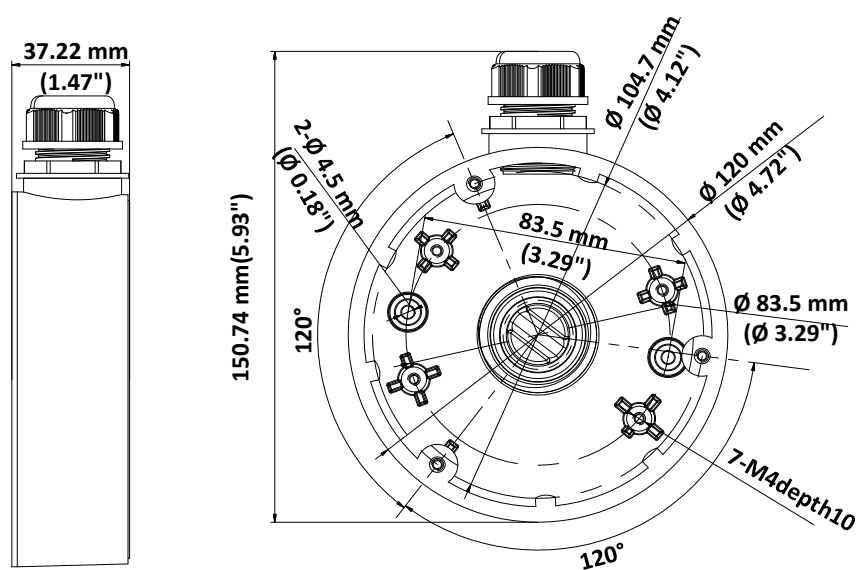

DS-1280ZJ-DM46

Junction Box

Feature

- Aluminum alloy material with surface spray treatment
- Supports bottom outlet, and side outlet
- Applies to both indoor conditions, and outdoor conditions

Dimension

Available Model

DS-1280ZJ-DM46

Parameter

Model	DS-1280ZJ-DM46
Parameters	Junction Box
Appearance	White
Material	Aluminum Alloy
Dimension	Ø 120 mm × 37.2 mm (Ø 4.72" × 1.46")
Weight	250 g (0.55 lb.)

Note

- The junction box should be installed on the flat surface.
- Waterproof rubber is necessary for the outdoor application.
- The wall must be capable of supporting at least 3 times as much as the total weight of the camera and the junction box.
- The junction box's maximum load capacity is 4.5 kg (9.92 lb.).