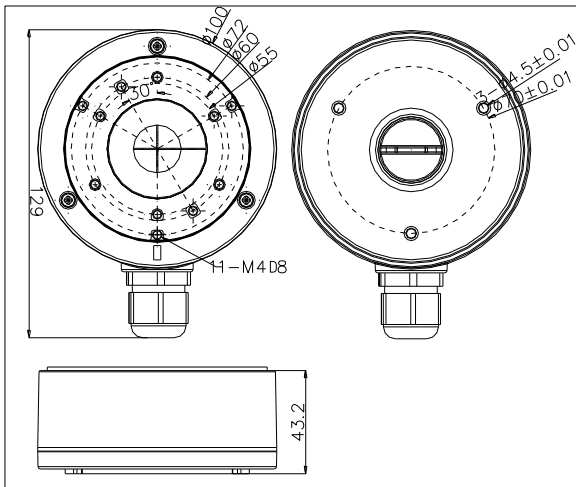

DS-1280ZJ-XS

Junction Box for Dome(Bullet) Camera

Features:

- Aluminum alloy material with surface spray treatment
- Cable hole on bracket makes the feature better

Dimension:

Order Model:

DS-1280ZJ-XS

Parameter:

Model	DS-1280ZJ-XS
Parameters	Junction Box for Dome(Bullet) Camera
Appearance	White
Material	Aluminum Alloy
Dimension	Φ 100 x 43.2 x 129mm
Weight	320g

Notice:

- The bracket should be installed on flat wall
- Waterproof rubber is necessary for outdoor application
- The wall must be capable of supporting over 3 times as much as the total weight of the camera and the mount.
- The maximum load capacity of the bracket is **4.5KG**

Note: The actual bracket may vary from the picture above.