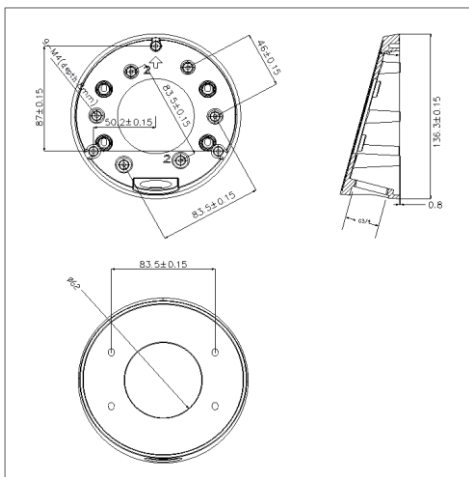

DS-1281ZJ-DM23

Inclined Ceiling Mount Bracket for Dome Camera

Features:

- Aluminum alloy material with surface spray treatment
- Cable hole on bracket makes the feature better

Dimension:

Order Model:

DS-1281ZJ-DM23

Parameter:

Model	DS-1281ZJ-DM23
Parameters	Inclined Ceiling Mount Bracket for Dome Camera
Appearance	White
Material	Aluminum Alloy
Dimension	Φ136×48mm
Weight	245g

Notice:

- The bracket should be installed on flat wall
- Waterproof rubber is necessary for outdoor application
- The wall must be capable of supporting over 3 times as much as the total weight of the camera and the mount.
- The maximum load capacity of the bracket is 4.5KG