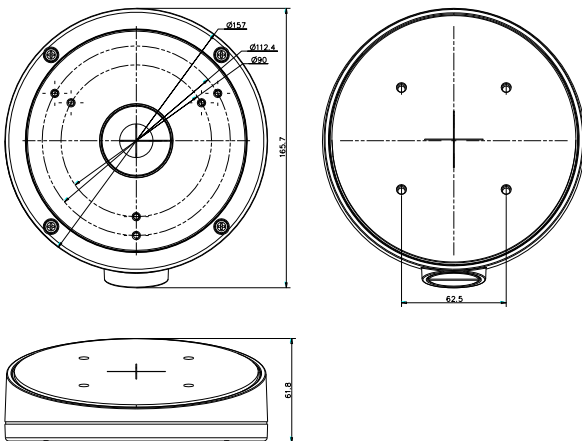

DS-1281ZJ-M

Inclined Ceiling Mount Bracket
for Dome Camera

Features:

- Aluminum alloy material with surface spray treatment
- Waterproof design

Dimension:

Order Model:

DS-1281ZJ-M

Parameter:

Model	DS-1281ZJ-M
Parameters	Inclined Ceiling Mount Bracket for Dome Camera
Appearance	White
Material	Aluminum Alloy
Dimension	Φ 157×165.5×60mm
Weight	586g

Notice:

- The bracket should be installed on flat wall
- Waterproof rubber is necessary for outdoor application
- The wall must be capable of supporting over 3 times as much as the total weight of the camera and the mount.
- The maximum load capacity of the bracket is **4.5KG**

Note: The actual dome camera may vary from the picture above.