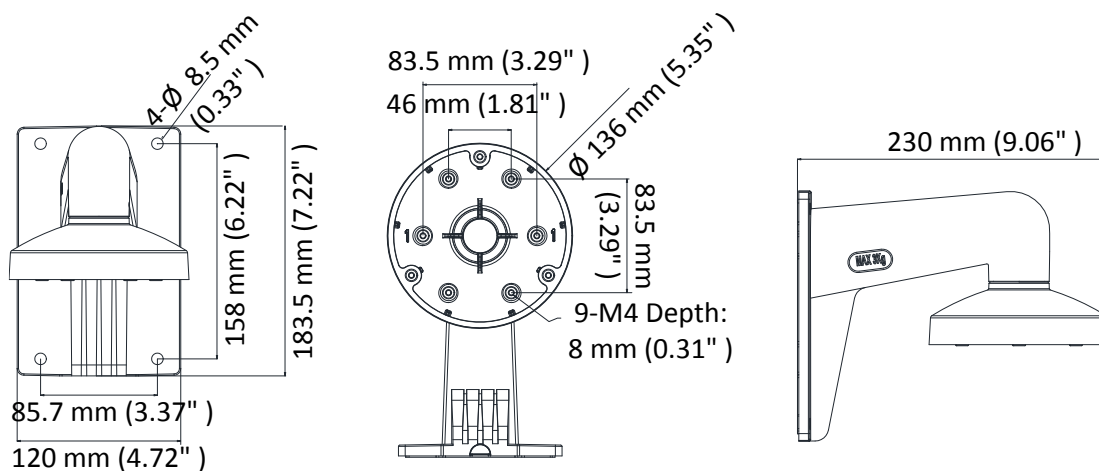

## Wall Mount

### Dimension

### Parameter

|            |  |
|------------|--|
| Model      | DS-1473ZJ-135  |
| Parameters | Wall Mount   |
| Appearance | White  |
| Material   | Aluminum Alloy                                       |
| Dimension  | Ø 136 mm × 183.5 mm × 230 mm (5.35" × 7.22" × 9.06") |
| Weight     | 704 g (1.55 lb.)                                     |

### Note

- The mount should be installed on the flat wall.
- The waterproof rubber is necessary for the outdoor application.
- The pole must be capable of supporting at least 3 times as much as the total weight of the camera, and the mount.
- The mount's maximum load capacity is 3 kg (6.6 lb.).