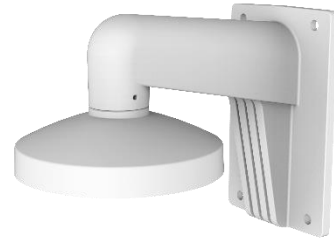

# DS-1473ZJ-155

## Wall Mount for Dome Camera

### Feature

- Aluminum alloy with surface spray treatment
- The cap facilitates the installation
- Waterproof design

### Parameter

Model	DS-1473ZJ-155
Parameters	Wall Mount for Dome Camera
Appearance	White
Material	Aluminum Alloy
Dimension	Ø 155 mm × 183.5 mm × 240 mm (6.1" × 7.22" × 9.45")
Weight	650 g (1.4 lb.)