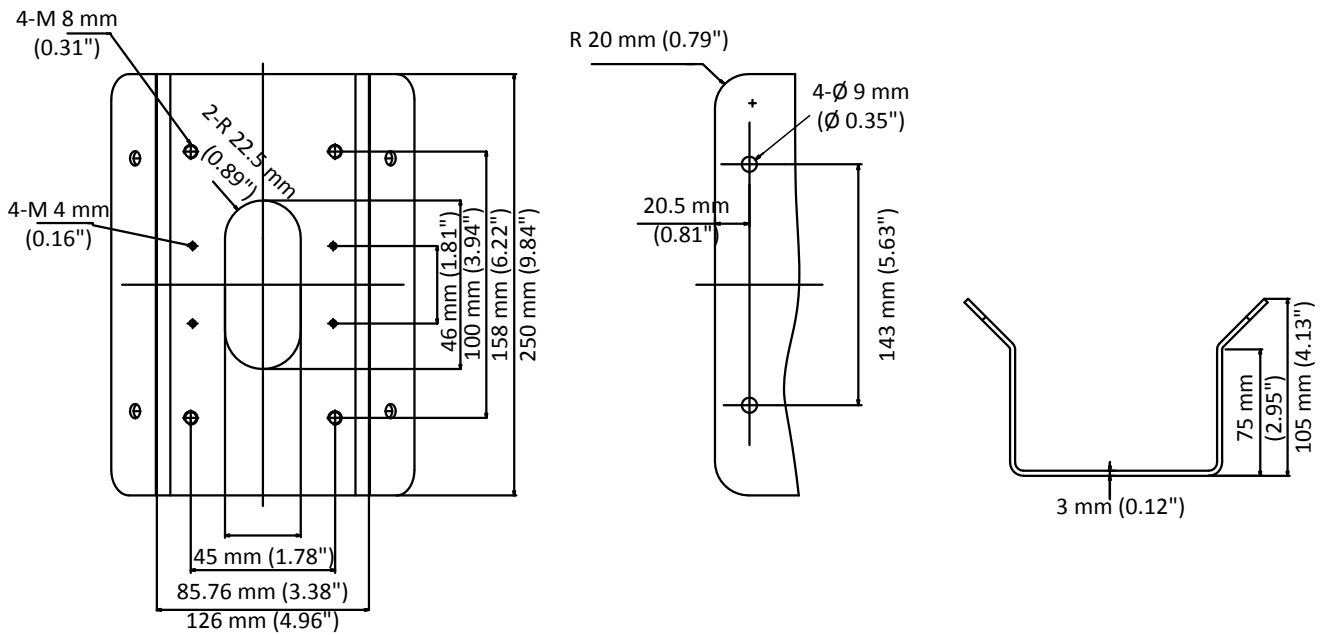

DS-1476ZJ-SUS

Corner Mount

Feature

- Stainless steel material with surface spray treatment
- Extends camera's field of view

Dimension

Available Model

DS-1476ZJ-SUS

Parameter

Model	DS-1476ZJ-SUS
Parameters	Corner Mount
Appearance	White
Material	Stainless Steel
Dimension	250 mm × 126 mm × 105 mm (9.84" × 4.96" × 4.13")
Weight	2280 g (5.03 lb.)

Note

- Waterproof rubber is necessary for the outdoor application.
- The wall must be capable of supporting at least 3 times as much as the total weight of the camera and the mount.
- The mount's maximum load capacity is 10 Kg (22 lb.).