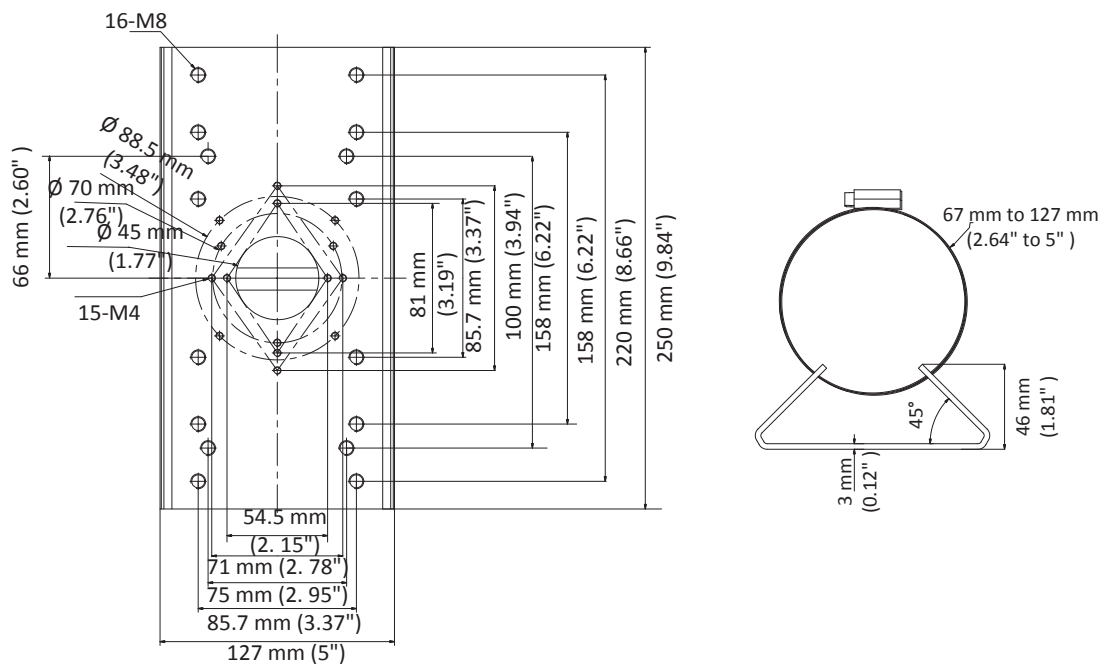

DS-1275ZJ

Horizontal Pole Mount

Feature

- Stainless steel with surface spray treatment
- One piece stainless steel formation ensures the reliable structure
- Adjustable diameter from 67 mm to 127 mm

Dimension

Available Model

DS-1275ZJ-SUS

Parameter

Model	DS-1275ZJ-SUS
Parameters	Horizontal Pole Mount
Appearance	Hikvision White
Material	Stainless Steel
Dimension	127 mm × 46 mm × 250 mm (5" × 1.81" × 9.84")
Weight	1480 g (3.26 lb.)

Note

- Cooperate with the pendant mount, when using this mount.
- The waterproof rubber is necessary for the outdoor application.
- The pole must be capable of supporting at least 3 times as much as the total weight of the camera, and the mount.
- The mount's maximum load capacity is 10 kg (22 lb.).