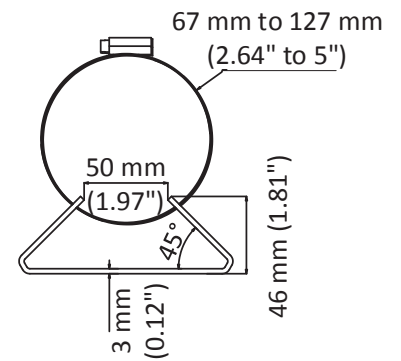

DS-1475ZJ-SUS

Vertical Pole Mount

Feature

- Stainless steel with surface spray treatment
- Adjustable diameter from 67 mm to 127 mm

Dimension

Available Model

DS-1475ZJ-SUS-Black

Parameter

| | |
|------------|--|
| Model | DS-1475ZJ-SUS-Black |
| Parameters | Vertical Pole Mount |
| Appearance | Hikvision Black |
| Material | Stainless Steel |
| Dimension | 250 mm × 127 mm × 46 mm (9.84" × 5" × 1.81") |
| Weight | Approx. 1205 g (2.66 lb.) |

Note

- Waterproof rubber is necessary for the outdoor application.
- The pole should be capable of supporting at least 3 times as much as the total weight of the camera and the mount.
- The maximum load capacity of the mount is 10 kg (22.05 lb.).