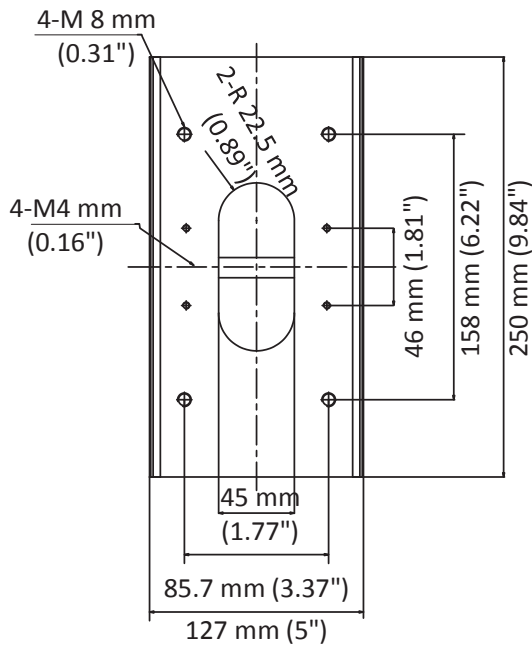

DS-1475ZJ-SUS

Vertical Pole Mount

Feature

- Stainless steel with surface spray treatment
- Adjustable diameter from 67 mm to 127 mm

Dimension

Available Model

DS-1475ZJ-SUS-Black

Parameter

| | |
|------------|--|
| Model | DS-1475ZJ-SUS-Black |
| Parameters | Vertical Pole Mount |
| Appearance | Hikvision Black |
| Material | Stainless Steel |
| Dimension | 250 mm × 127 mm × 46 mm (9.84" × 5" × 1.81") |
| Weight | Approx. 1205 g (2.66 lb.) |

Note

- Waterproof rubber is necessary for the outdoor application.
- The pole should be capable of supporting at least 3 times as much as the total weight of the camera and the mount.
- The maximum load capacity of the mount is 10 kg (22.05 lb.).