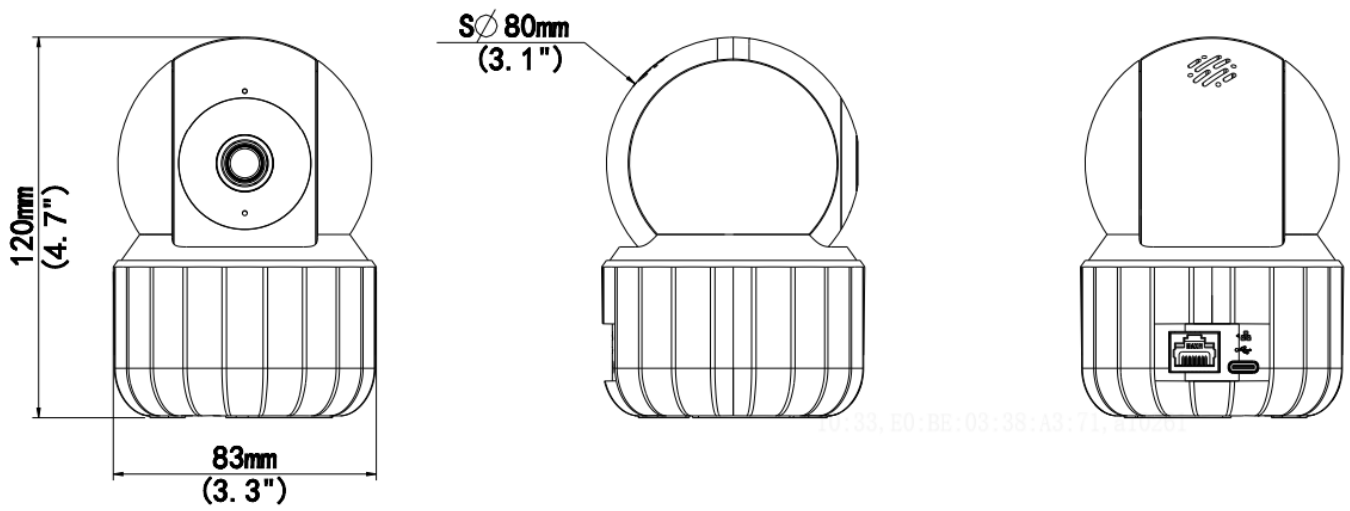

Dimensions

www.uniview.com/uniarch

©2024 Zhejiang Uniview Technologies Co., Ltd. All rights reserved.

*Product specifications and availability are subject to change without notice.