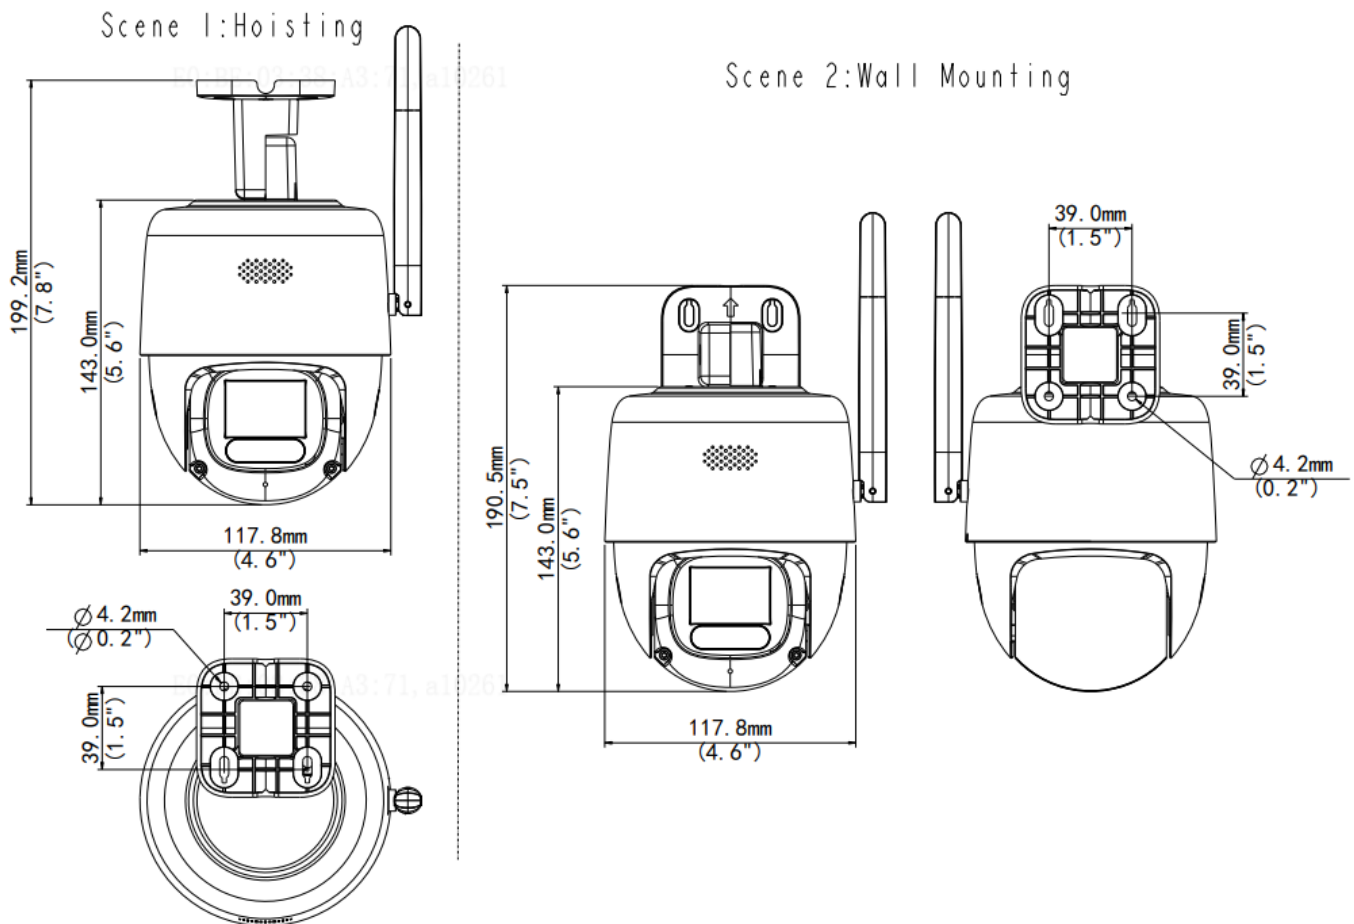

Dimensions

No. 369, Xietong Road, Xixing Sub-district, Binjiang District, Hangzhou City, 310051, Zhejiang Province, China

www.uniview.com/uniarch

©2024 Zhejiang Uniview Technologies Co., Ltd. All rights reserved.

*Product specifications and availability are subject to change without notice.